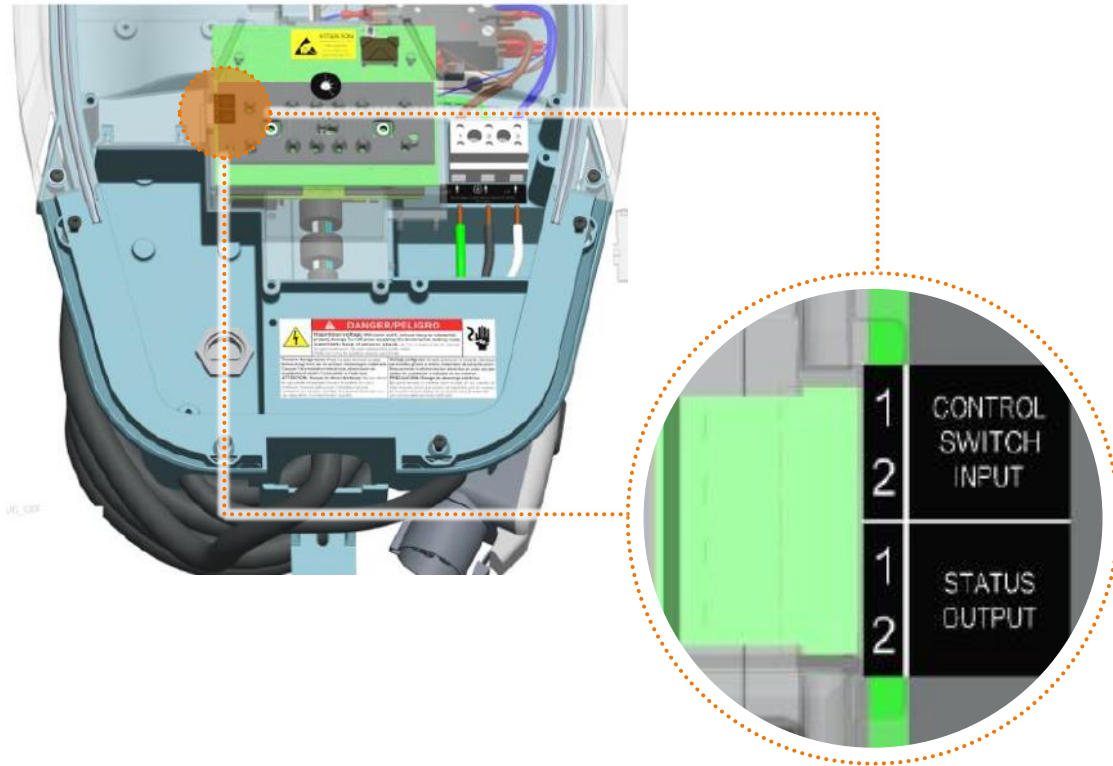

More information: <http://siemens.com/product?5TT32011>

VersiCharge IEC Operation

VersiCharge IEC Remote control

Typical uses

- Demand response pagers
- Remote switches
- Home automation systems
- Access Management (e.g. RFID)
- Demand management

External power supply necessary – on / off communication e.g. **Key Switch**

System overview VersiCharge IEC with local access control and metering

VersiCharge IEC Application

VersiCharge IEC best suited for ...