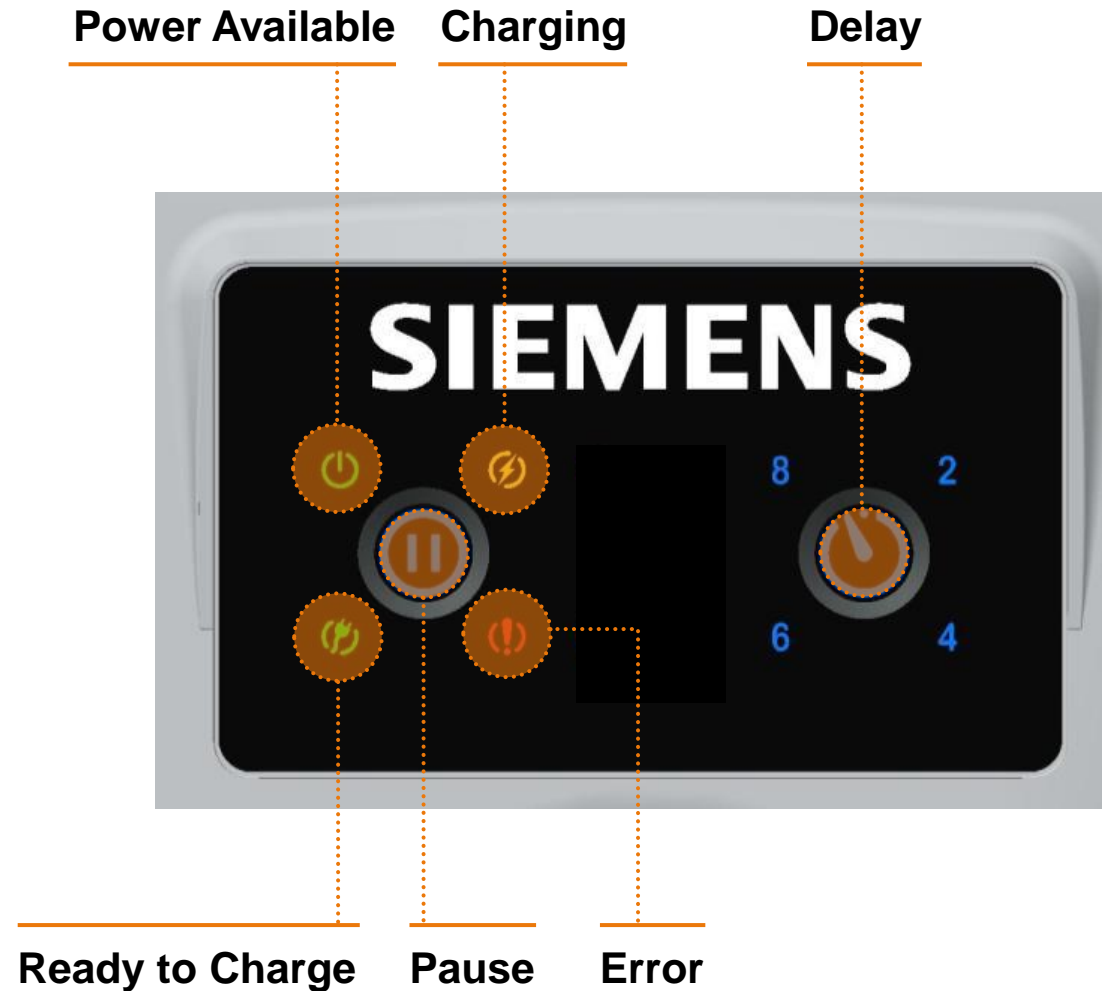

VersiCharge IEC Variants

SIEMENS
Ingenuity for life

Variants

Ordernumber

Variants	Ordernumber
1 Phase	
1 Phase 20A 4 m Cable	<u>5TT3201-1VR00</u>
1 Phase 20 A 7m Cable	<u>5TT3201-1VR01</u>
1 Phase 32 A 7m Cable 6mA DC RCD	<u>5TT3201-1VR03</u>
3 Phase	
3 Phase 32 A 7m Cable	<u>5TT3201-1VR02</u>

More information: <http://siemens.com/product?5TT32011>

VersiCharge IEC Operation

VersiCharge IEC Remote control

Typical uses

- Demand response pagers
- Remote switches
- Home automation systems
- Access Management (e.g. RFID)
- Demand management