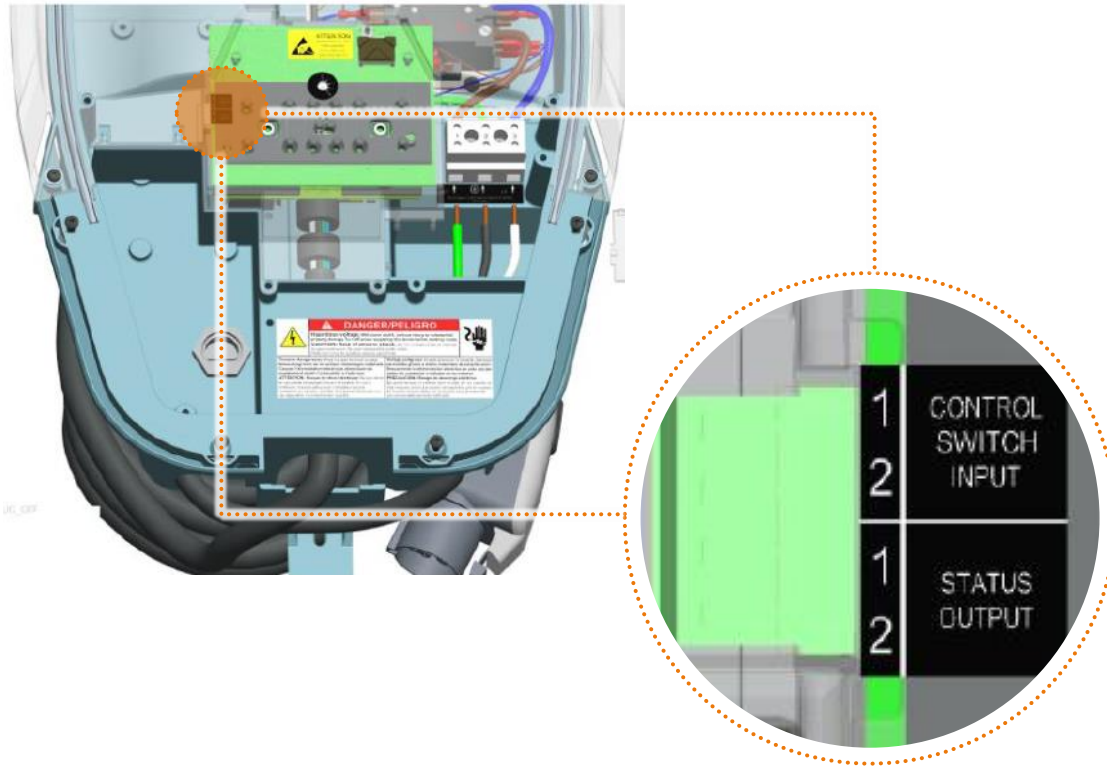

VersiCharge IEC Remote control

Typical uses

- Demand response pagers
- Remote switches
- Home automation systems
- Access Management (e.g. RFID)
- Demand management