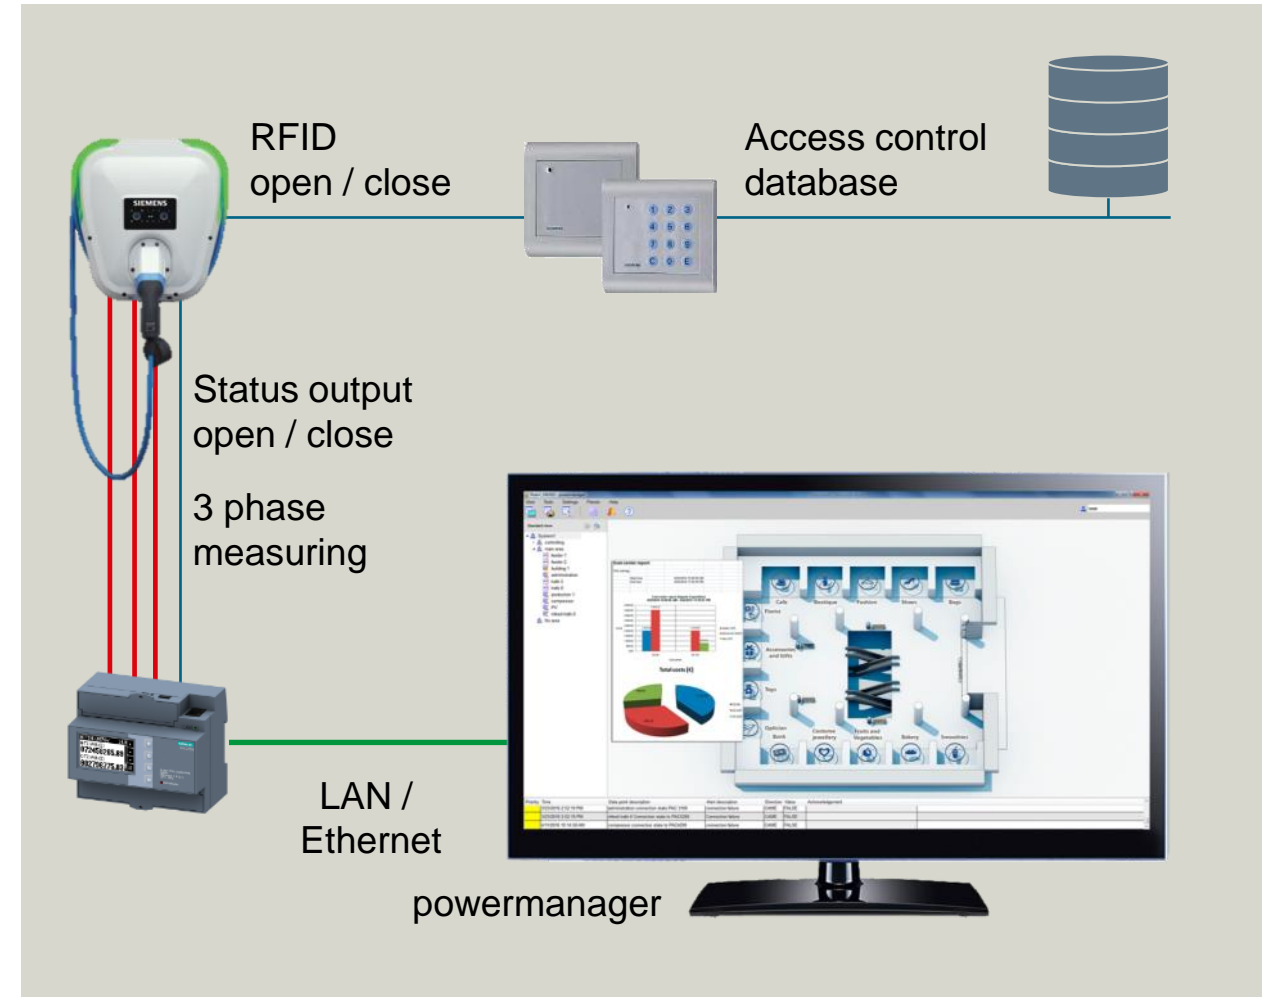

More information: <http://siemens.com/product?5TT32011>

VersiCharge IEC Operation

VersiCharge IEC Remote control

Typical uses

- Demand response pagers
- Remote switches
- Home automation systems
- Access Management (e.g. RFID)
- Demand management

External power supply necessary – on / off communication e.g. **Key Switch**

System overview VersiCharge IEC with local access control and metering

VersiCharge IEC Application

VersiCharge IEC best suited for ...